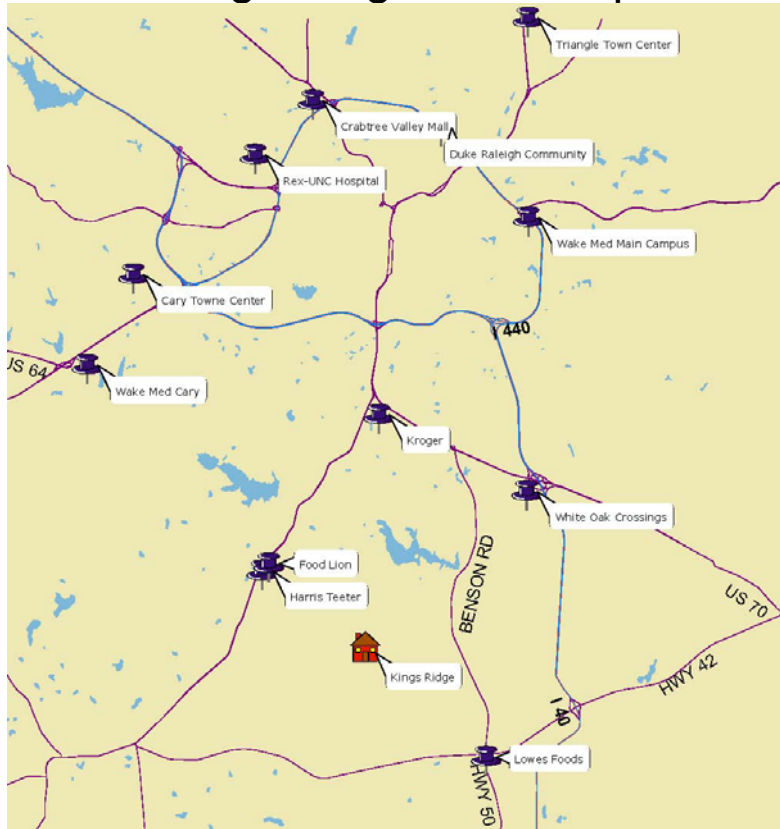

Kings Ridge Area Map

Address

Approximate Time
from Kings Ridge

Approximate
Distance
from Kings Ridge

Groceries

Food Lion	7971 Fayetteville Rd, Raleigh	7 minutes	4 miles
Kroger	2680 Timber Dr, Garner	13 minutes	7 miles
Harris Teeter	8101 Fayetteville Rd, Raleigh	8 minutes	4 miles
Lowes Foods	7281 NC Hwy. 42W, Raleigh	12 minutes	8 miles

Shopping Malls

Cary Towne Center Mall	1105 Walnut Street, Cary	25 minutes	16 Miles
Crabtree Valley Mall	4325 Glenwood Ave, Raleigh	30 minutes	16 Miles
Triangle Town Center	5959 Triangle Town Boulevard, Raleigh	34 minutes	23 miles
White Oak Crossings	270 Shenstone Boulevard, Garner	16 minutes	9 miles

Hospitals

Duke Raleigh Community	3400 Wake Forest Road, Raleigh	27 minutes	20 miles
Rex-UNC Hospital	4420 Lake Boone Trail, Raleigh	29 minutes	20 miles
Wake Med Main Campus	3000 New Bern Avenue, Raleigh	23 minutes	14 miles
Wake Med Cary	1900 Kildaire Farm Road, Cary	22 minutes	14 miles